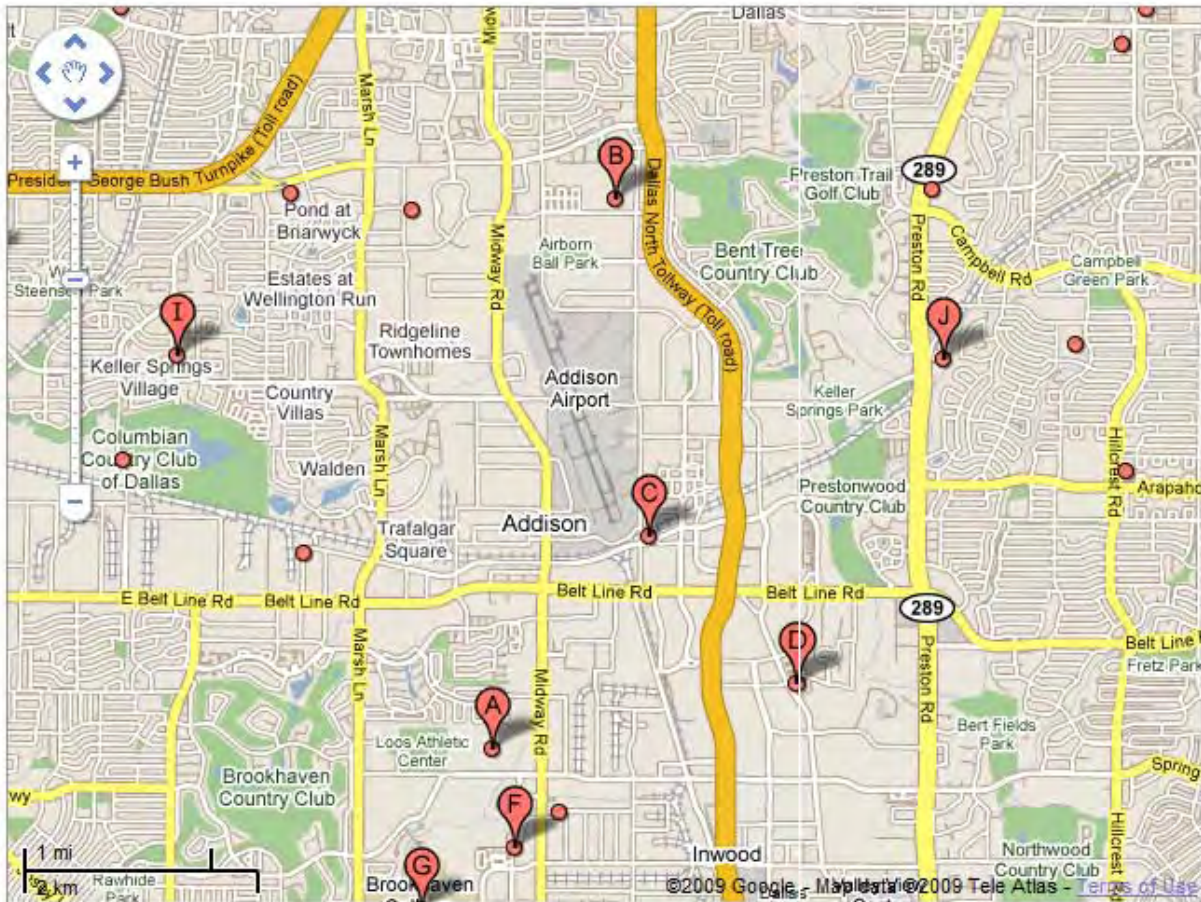

# Addison Airport

Within A 3-Mile Radius

- 6 Elementary Schools
- 4 Middle Schools
- 8 High Schools
- Over 70 hotels
- The Galleria Mall

# Area Map

Prepared For: Carpenter & Associates, Inc.

Order #: 967578492  
Site: 01

4651 AIRPORT PKWY  
ADDISON, TX 75001-5305  
Coord: 32.967816, -96.833526  
Radius - See Appendix for Details

# DFW Airport

## Within A 5-Mile Radius

- 10 Elementary Schools
- 7 Middle Schools
- 9 High Schools
- 10 Golf Courses
- Over 100 hotels