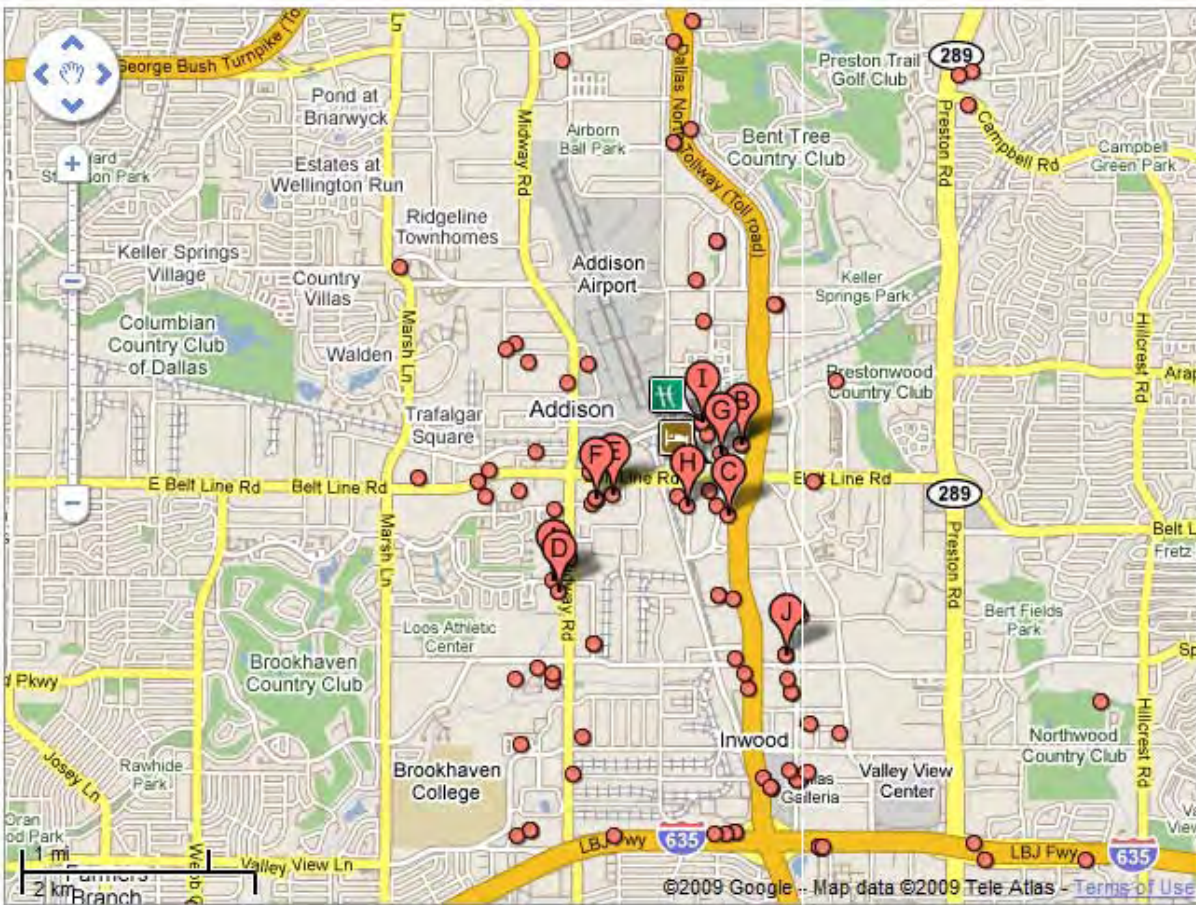

# Addison Airport

Within A 3-Mile Radius

- 6 Elementary Schools
- 4 Middle Schools
- 8 High Schools
- Over 70 hotels
- The Galleria Mall

# Area Map

Prepared For: Carpenter & Associates, Inc.

Order #: 967578492  
Site: 01

4651 AIRPORT PKWY  
ADDISON, TX 75001-5305  
Coord: 32.967816, -96.833526  
Radius - See Appendix for Details

# DFW Airport

## Within A 5-Mile Radius

- 10 Elementary Schools
- 7 Middle Schools
- 9 High Schools
- 10 Golf Courses
- Over 100 hotels