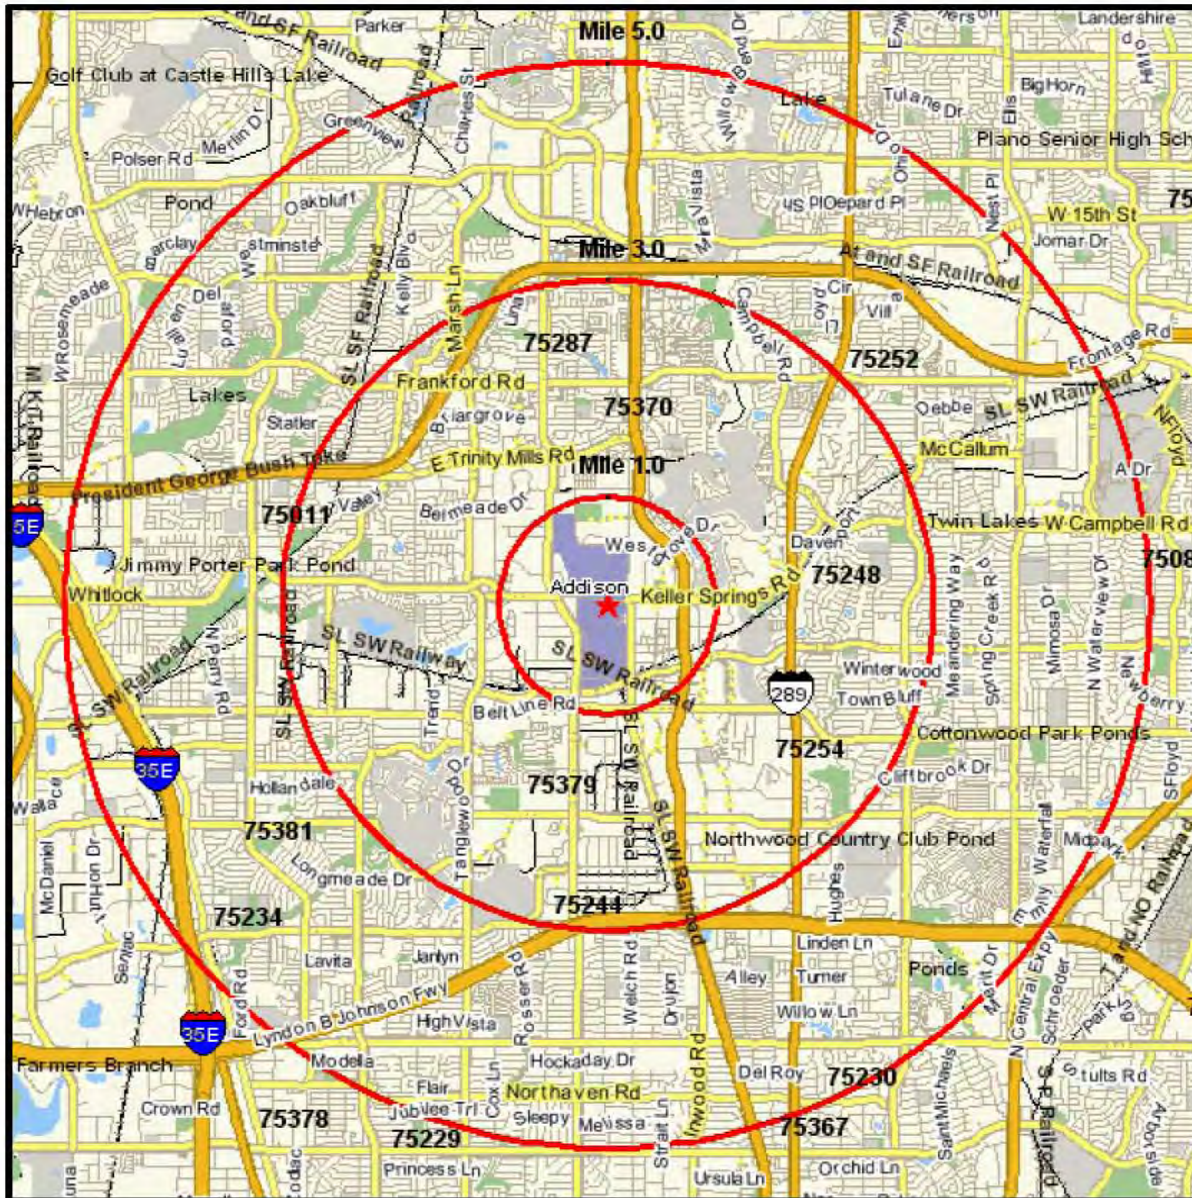

# Addison Airport

Within A 3-Mile Radius

- 6 Elementary Schools
- 4 Middle Schools
- 8 High Schools
- Over 70 hotels
- The Galleria Mall

# Area Map

Prepared For: Carpenter & Associates, Inc.

Order #: 967578492  
Site: 01

4651 AIRPORT PKWY  
ADDISON, TX 75001-5305  
Coord: 32.967816, -96.833526  
Radius - See Appendix for Details

## Within A 5-Mile Radius

- 10 Elementary Schools
- 7 Middle Schools
- 9 High Schools
- 10 Golf Courses
- Over 100 hotels