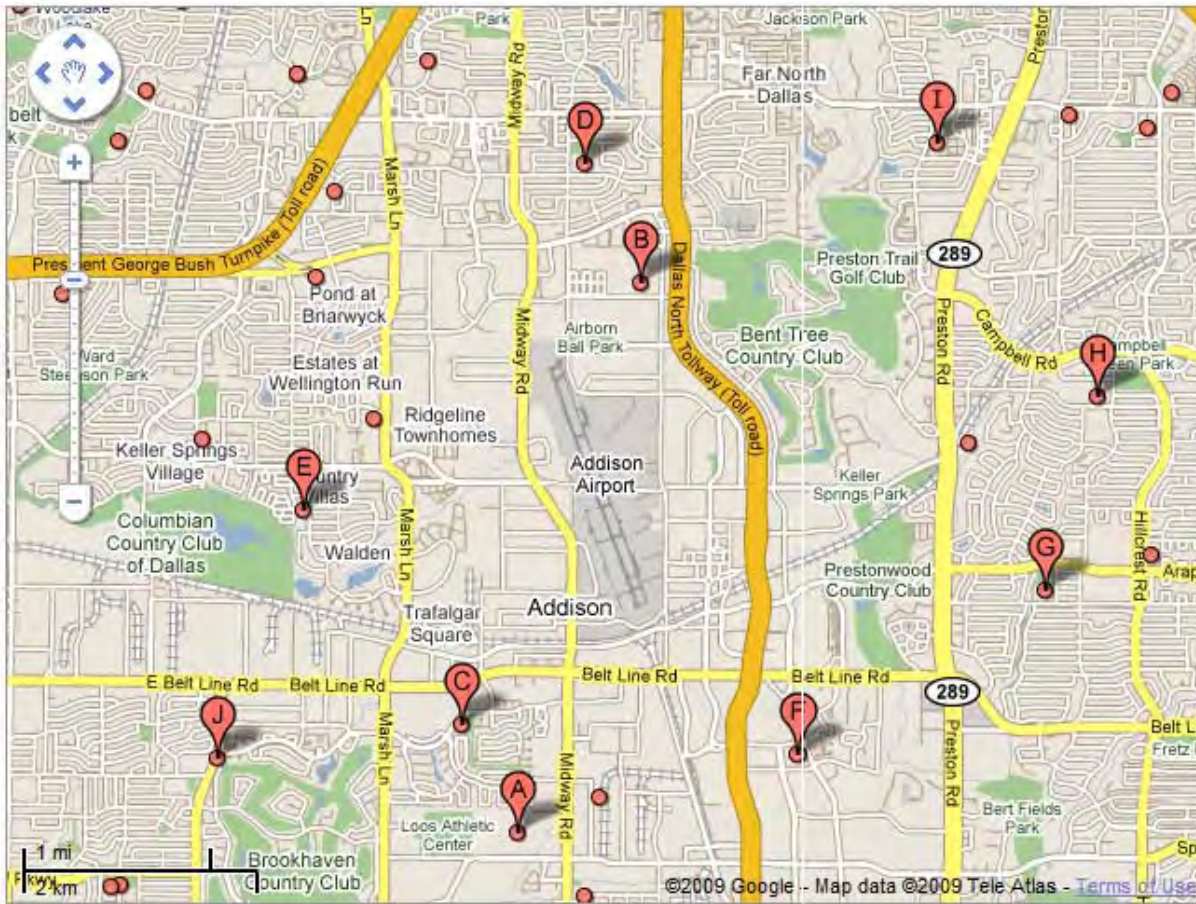

# Addison Airport

Within A 3-Mile Radius

- 6 Elementary Schools
- 4 Middle Schools
- 8 High Schools
- Over 70 hotels
- The Galleria Mall

# Area Map

Prepared For: Carpenter & Associates, Inc.

Order #: 967578492  
Site: 01

4651 AIRPORT PKWY  
ADDISON, TX 75001-5305  
Coord: 32.967816, -96.833526  
Radius - See Appendix for Details

## Within A 5-Mile Radius

- 10 Elementary Schools
- 7 Middle Schools
- 9 High Schools
- 10 Golf Courses
- Over 100 hotels

## Major Projects Located at the End of Runways

The Billion Dollar Gaylord Texan Resort  
The Four Seasons Resort at Las Colinas  
The Great Wolf Lodge  
The Simon Grapevine Mills Mall